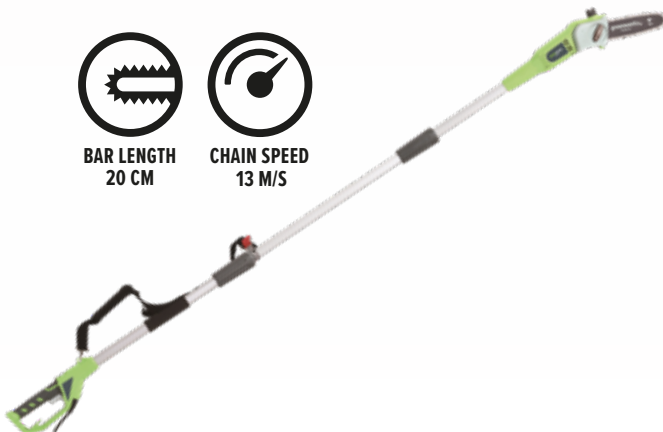

Electric Pole Saw

GPS7220 | ERP: 20147 | EAN: 6952909000534

BAR LENGTH
20 CM

CHAIN SPEED
13 M/S

- Automatic oiling with translucent tank
- Three split shaft for working at various heights
- Ideal for cutting or pruning small branches

Motor power	720 W
Chain gauge	0,05"
Chain pitch	3/8"
Max length	2.5 m
Weight	4.1 kg