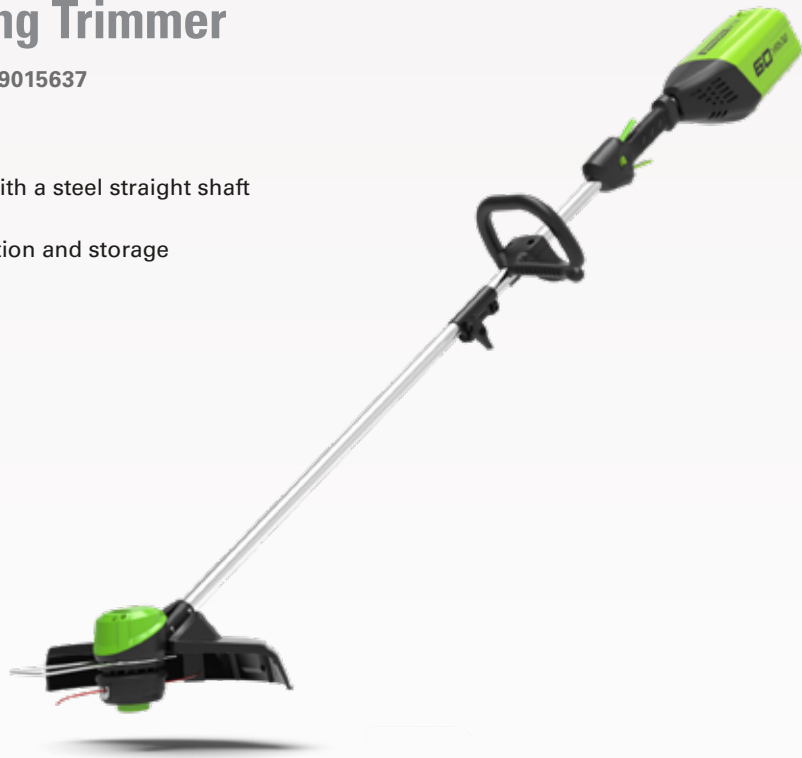

* medium conditions with 4Ah battery

60V Front Mount String Trimmer

GD60LT | ERP: 2103207 | EAN: 6952909015637

- Variable speed trigger
- Top-mounted motor design combined with a steel straight shaft allows for perfect balance
- Two piece split shaft for easy transportation and storage

CUTTING WIDTH
40 CM

LINE DIM
2 MM

BRUSHLESS MOTOR

Included Accessories

- Basic strap

4Ah
50
MINUTES RUNTIME

Weight

3.5 kg

60V

60V Axial Blower

GD60AB | ERP: 2401307 | EAN: 6952909015576

- Variable speed
- Cruise control
- Boost function
- Axial fan design for optimal performance
- Soft grip

AIR SPEED
225.29 KM/H

AIR VOLUME
918 m³/h