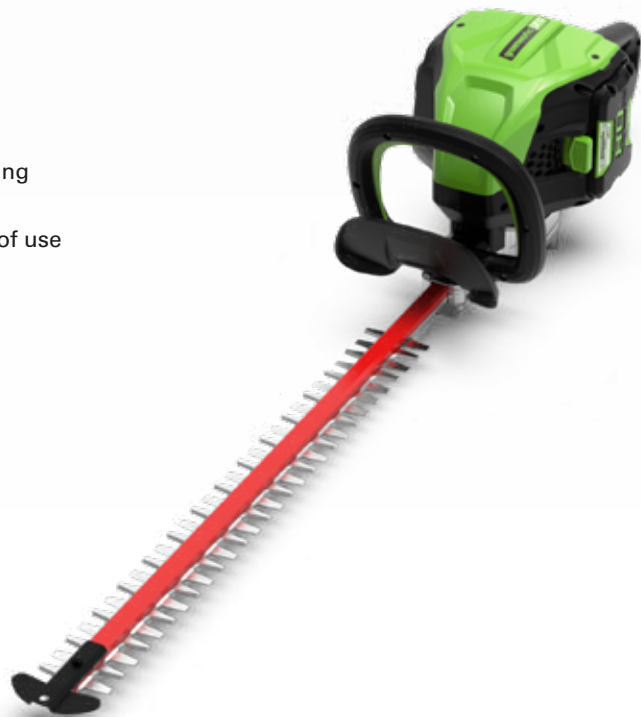

BLADE LENGTH
66 CM

CUTTING SPEED
3,400 SPM

BLADE OPENING
33 MM

BRUSHLESS MOTOR

4Ah
120
MINUTES RUNTIME

Weight

5.5 kg

80V Long Reach Hedge Trimmer 51 cm