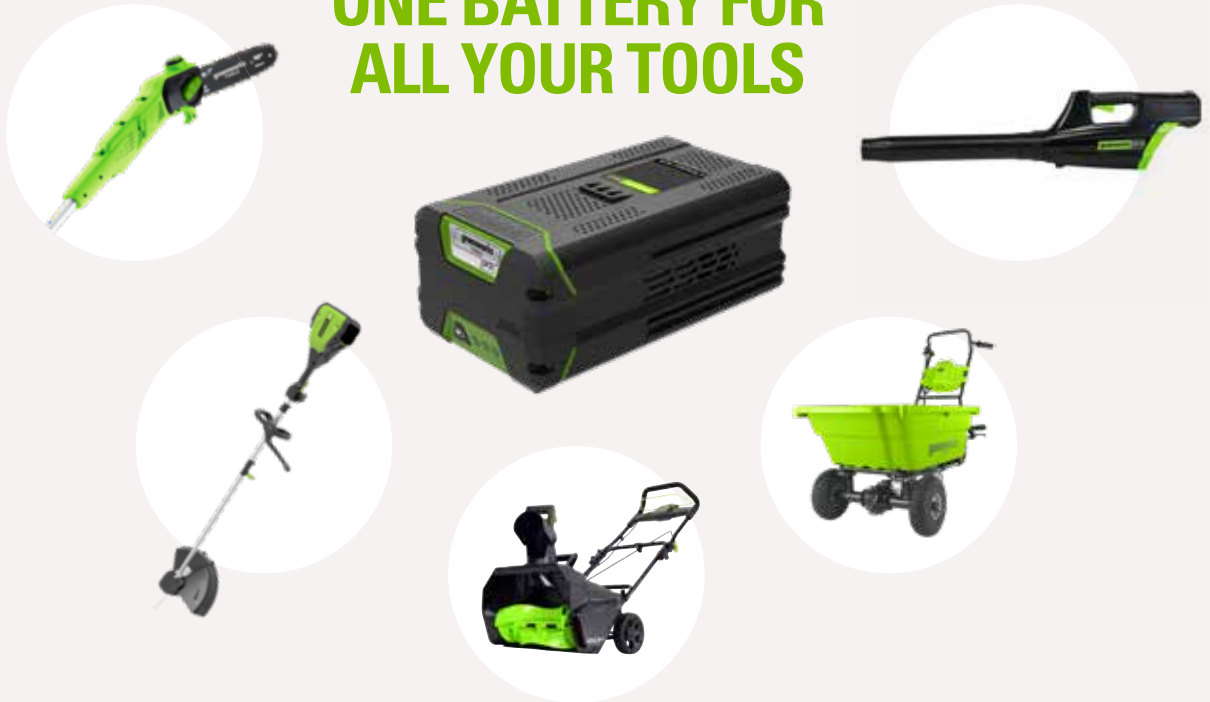

One battery for all your tools

Use the same battery for all equipment in the same voltage range.

Two batteries makes you unstoppable

Charge one while you use the other.

Strong, stronger, strongest

Our equipment comes in 24V, 40V, 60V, 80V, 82V and robotics.

Developed together

A battery powered device is only as good as its motor. So we develop the motor and battery together for optimum results.

LITHIUM-ION RECHARGEABLE BATTERIES

- Always get the power you expect
- Always get maximum energy capacity
- Rapidly charge one battery while you use the other

It's easier with a battery

1. Ready to start
2. Low noise and low vibration
3. Low weight
4. Low running cost
5. Low maintenance
6. No direct emissions
7. Energy efficient
8. Better for the environment

Be in charge of your garden. Easy!

ONE BATTERY FOR ALL YOUR TOOLS

Strong power ranges, from 24 volt to 82 volt. Use the same Lithium-Ion battery for all equipment in the same voltage range.

greenworks®

NEW!